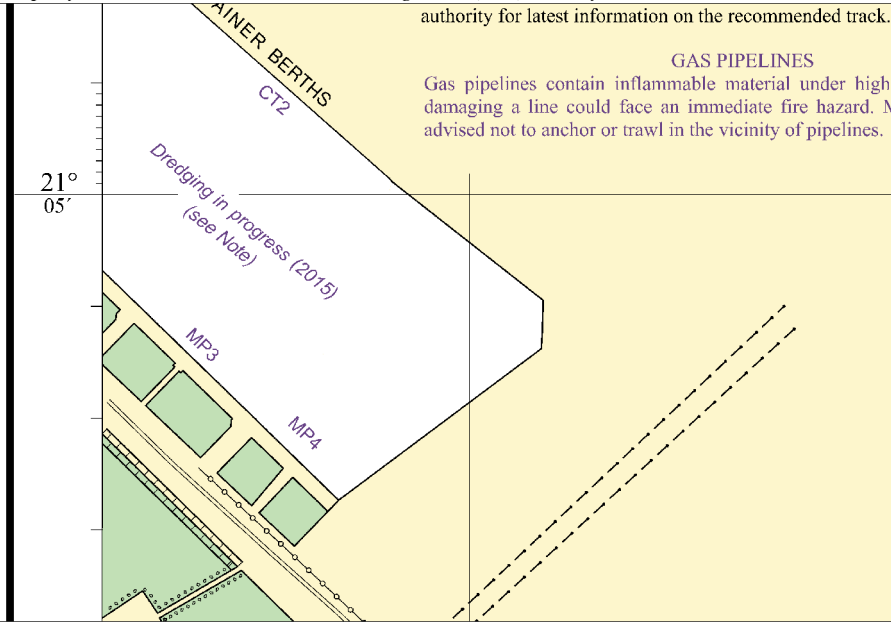

To accompany Notice to Mariners 5824/17. Image Size (mm) 81.7 by 126

authority for latest information on the recommended track.

GAS PIPELINES

Gas pipelines contain inflammable material under high pressure. Damaging a line could face an immediate fire hazard. Mariners are advised not to anchor or trawl in the vicinity of pipelines.